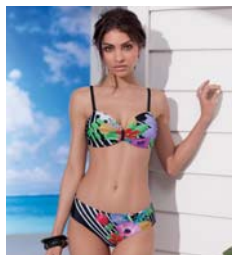

Pattern designs are an explosion of colourful flowers sometimes on a tiny polka dot background. Placed prints seem like original paintings and enhance different models with striking chromatic and figurative effects.

Presented among the various models of bikini or swimsuit, the original "tankini" model features special performance. It consists of a bottom and separate long top with structured cups. It's the ideal partner for pregnant women who do not want pressure in this delicate area or for ladies who feel more comfortable with a costume that does not emphasize body shape too much.

Also new is the side drawstring gathering on swimsuit bottoms or neckline. The swimsuit bottom height can be lowered or raised using this side drawstring as can coverage of the bust area.

Much creative space was devoted to cover-ups and beachwear that are versatile and pairable with a most of the collection. Simple and functional polka dot mini dresses, black or white lace cabans, print dress swimsuit cover-ups that can be worn on any occasion with the appropriate accessories, stretch lace overprinted mini dress, fluid Oriental tunics, pareos and finally an ankle-length lace dress paired with a black swimsuit that has a large perforated insert.